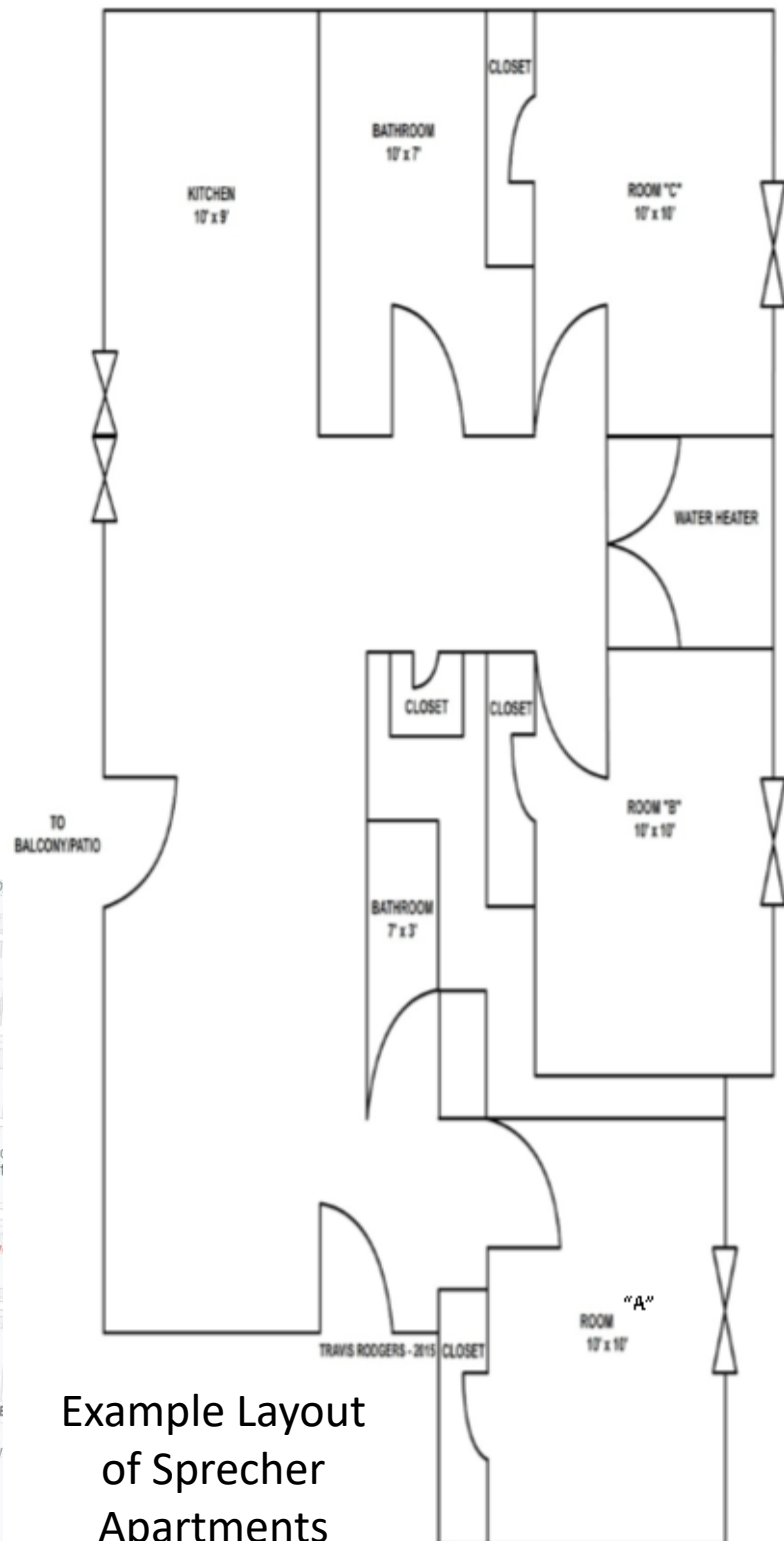

Sprecher Place Apartments

Features

Bedrooms	3
Bathrooms	1.5
Floors	1
Washer / Dryer Hookup	Laundry Room
Gas Included	Yes
Electric Included	Yes
Wi-Fi/Cable Included	Yes