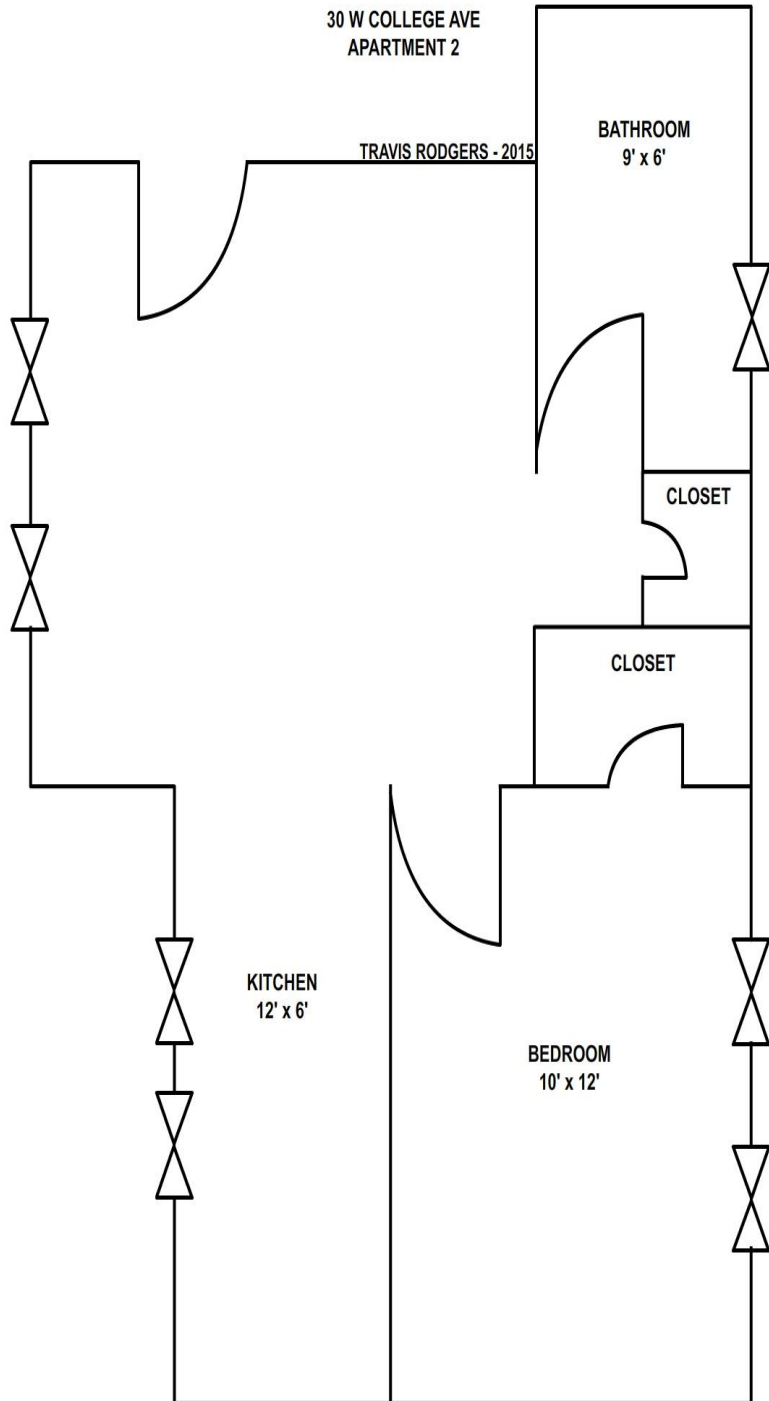

*Property is part of a multi-unit building with College 30 #1.