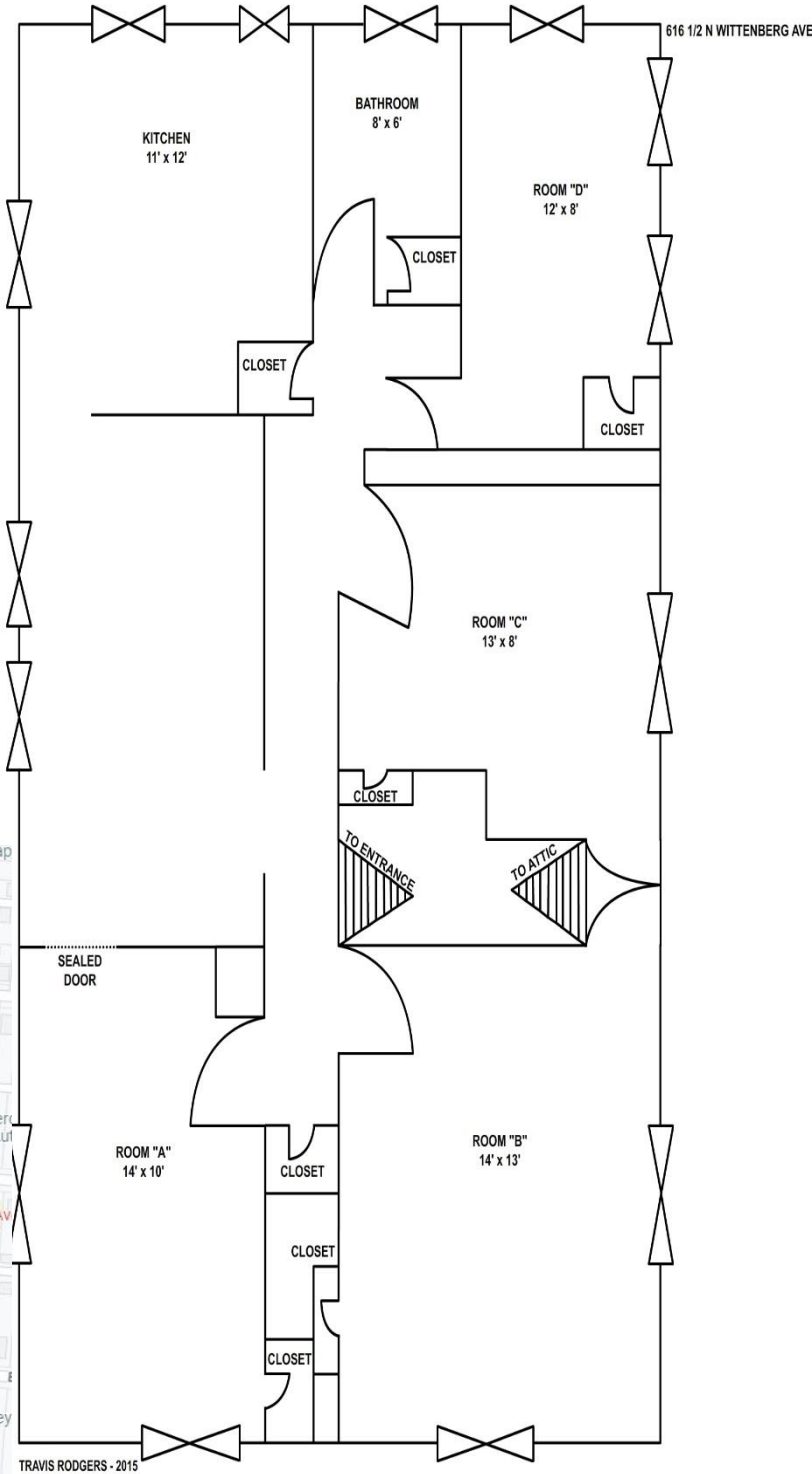

Example Layout
of Sprecher
Apartments

*Property is part of a multi-unit building with Wittenberg 616.