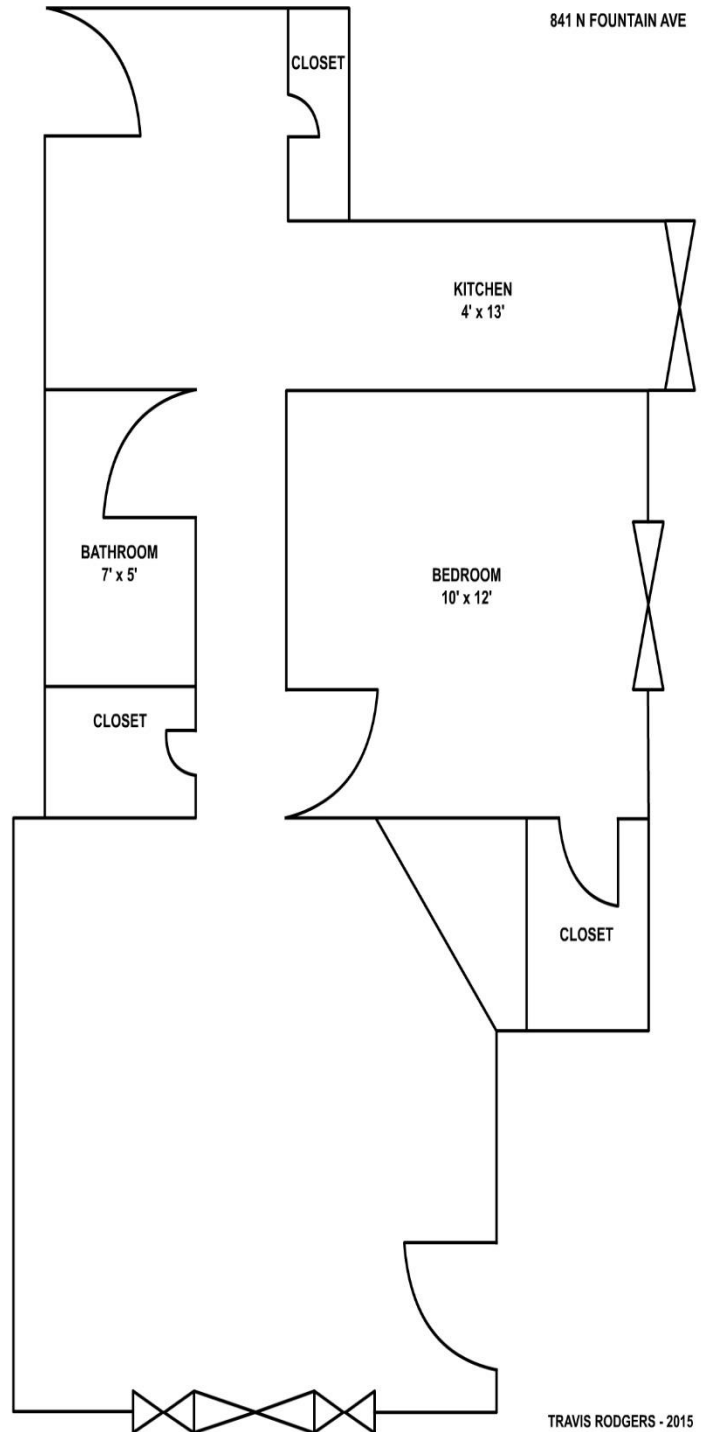

*Property is part of a multi-unit building at the corner of W. Cassilly Street and N. Fountain Avenue.